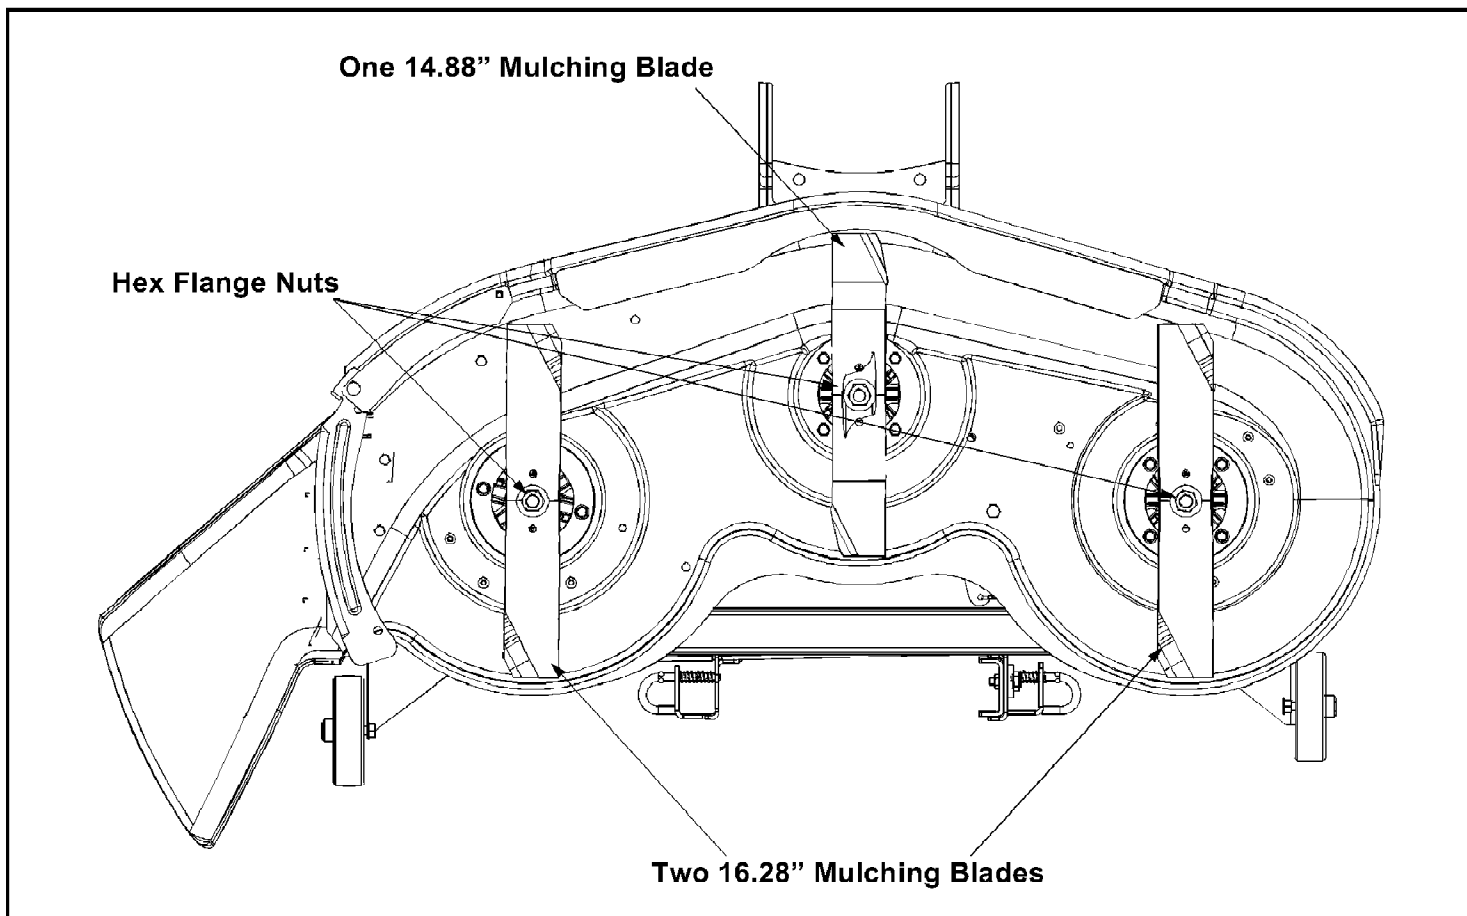

Before beginning installation, remove all parts from the carton to make sure everything is present. Carton contents are listed below. Part numbers are shown in parentheses.

190-118-000 Mulch Kit (2007)
General Assembly 118

Page 2 of 2

Ref #	Part Number	Qty	S/P/F	Description
	731-1636	1		One Mulch Plug
	742-0611	1	S	Two 16.28" Mulching Blades
	742-0612	1	S	One 14.88" Mulching Blade
	710-0578	1	/P	One Machine Screw, 1/4"
	712-3087	1	/P	One Plastic Wing Nut, 1/4"
	712-3006	1	/P	One Hex Nut, 1/4"
	736-0173	1	/P	One Flat Washer